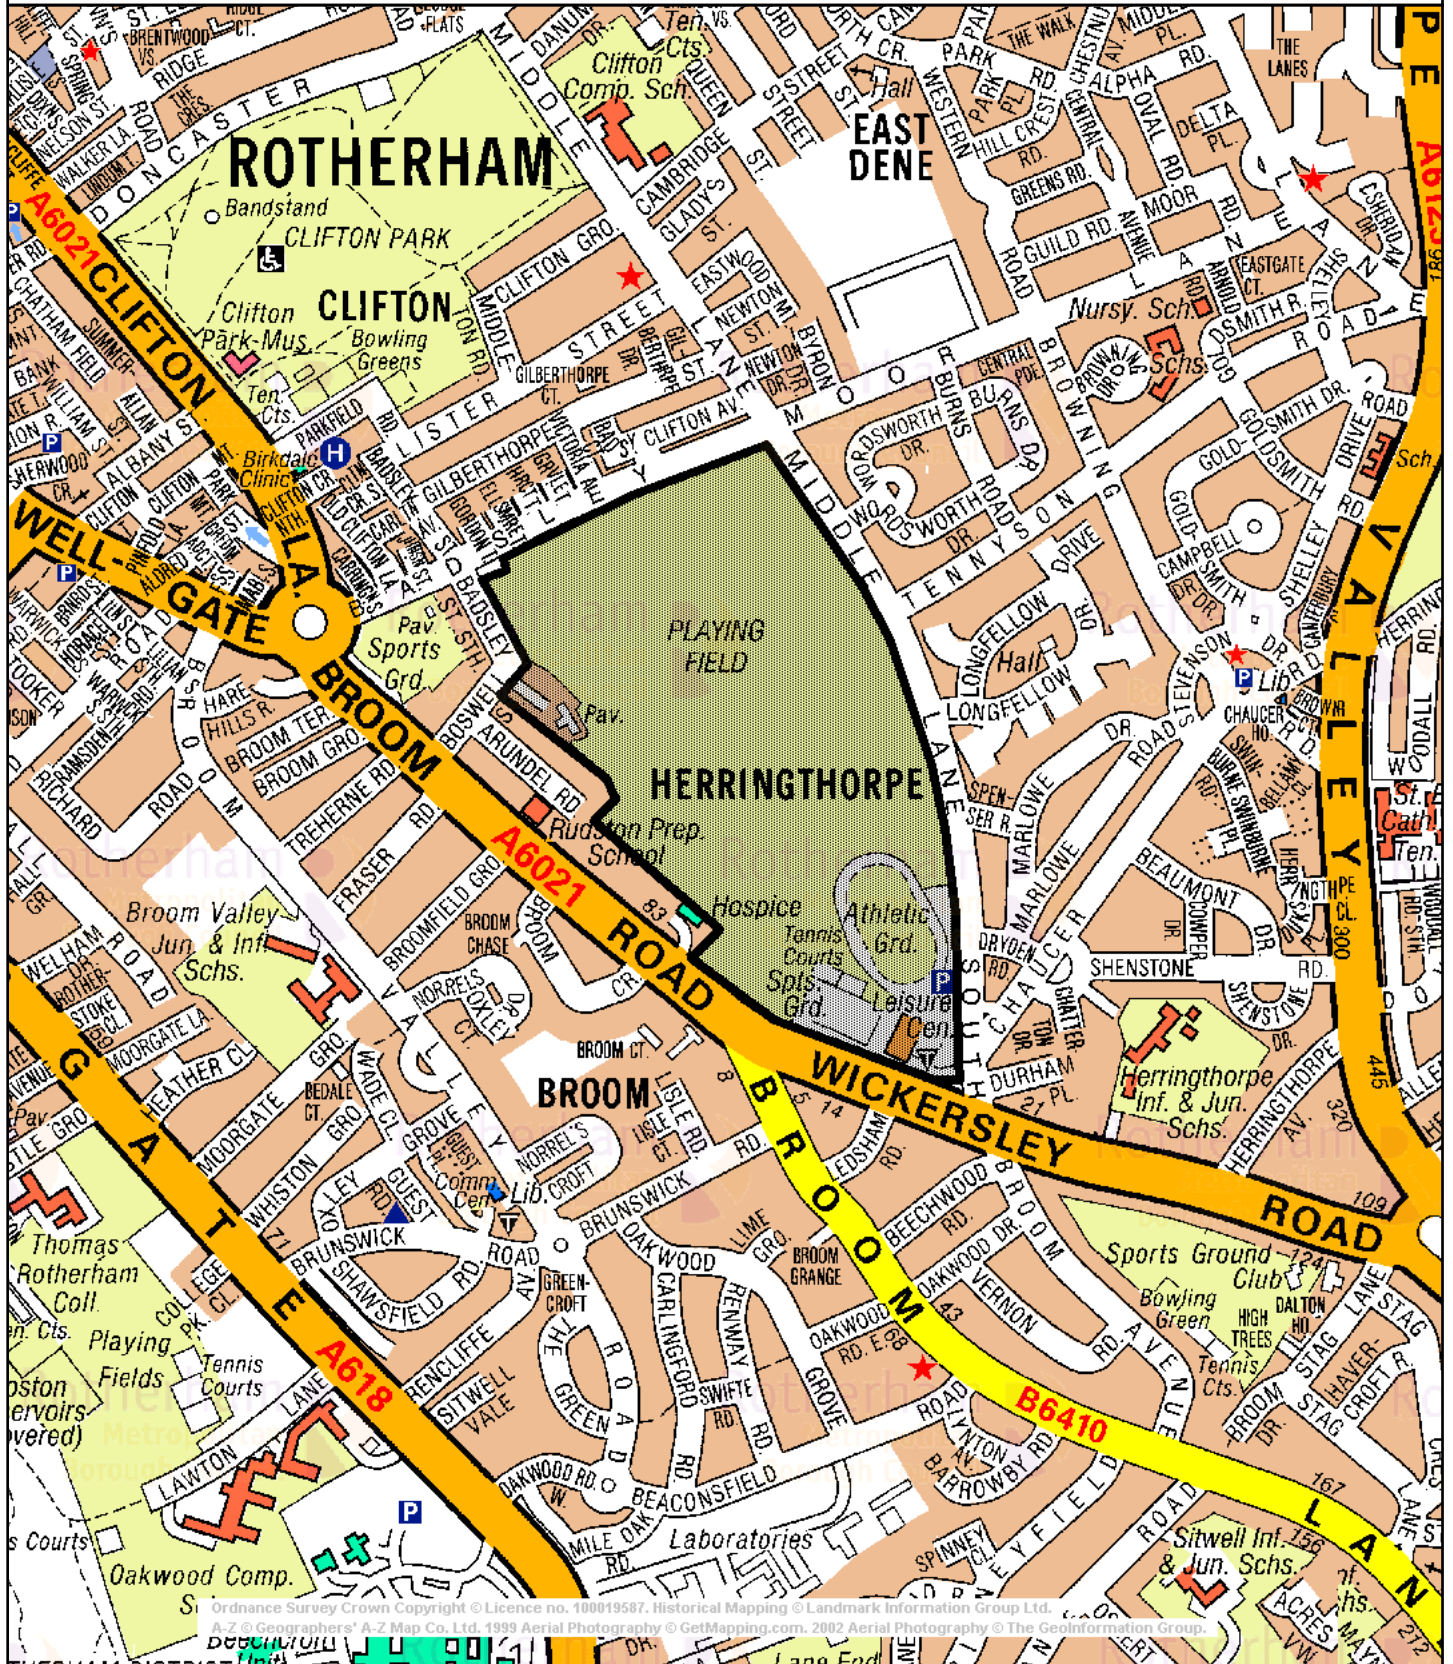

Herringthorpe Playing Fields, S65 2ED

Ordnance Survey Crown Copyright © Licence no. 100019587. Historical Mapping © Landmark Information Group Ltd.
 A-Z © Geographers' A-Z Map Co. Ltd. 1999 Aerial Photography © GetMapping.com. 2002 Aerial Photography © The GeoInformation Group.

OS Maps © Crown Copyright, Rotherham MBC Licence No. 100019587
 A-Z Maps Copyright Geographers' A-Z Map Co. Ltd
 1999 Aerial Photography Copyright Getmapping plc
 2002 Aerial Photography Copyright The GeoInformation Group

Scale 1/10170 Date 29/1/2008

Centre = 444174 E 392107 N